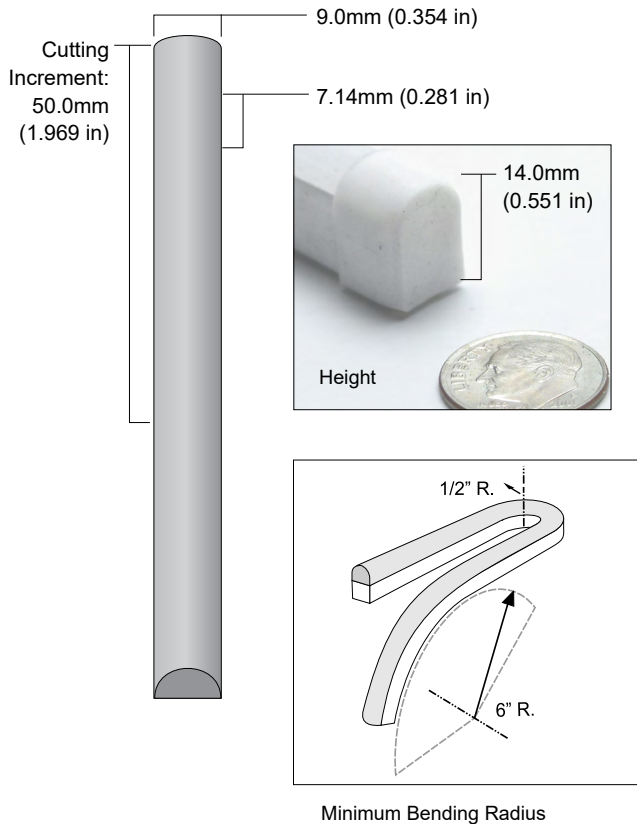

**QolorFLEX NuNeon® , Green**  
**N914-G-10**

**QolorFLEX NuNeon, Green N914-G-10** is a sealed LED linear product that is flexible and safe for indoor or outdoor use. It is rugged, outdoor-rated, and dimmable. It can be cut to length and is available in a variety of colors plus RGB. It offers nearly the same visual impact as traditional blown glass neon without the problematic issue of installation and maintenance. QolorFLEX NuNeon operates on 24VDC and can be powered and controlled by a variety of QolorFLEX Dimmers and power supplies.

**SPECIFICATIONS:**

Physical		
Length	10m	(32.808 ft)
Height	14mm	(0.551 in)
Width	9mm	(0.354 in)
Cutting Increment	50mm	(1.969 in)
LED Spacing	7.14mm	(0.281 in)
Material	Silicone Extrusion	
Type	White Finish	
Connector Type	200mm long (7.874 in) flat cable on both ends, stripped 10mm and tinned	
Minimum Bending Radius	Flat plane: 1/2" Global axis: 6"	

Output	
Color(s)	Green
Wavelength	518 nm
Beam Angle	120°
Lumens Per Meter	650 lm/m

Electrical	
Operating Voltage	24VDC
Current	3.0A
Power Consumption	7.2w/m (2.2 w/ft)
Power Consumption/10m	72w/10m
Density	140 LEDs/m
LED Type	2835

## QolorFLEX NuNeon Specifications

PART NUMBER	NAME	VOLTAGE	COLOR TEMP	WAVE-LENGTH	POWER CONSUMPTION	LENGTH
N914-H27006500-5	QolorFLEX NuNeon, Tunable White HiQ High CRI 	24	2700°K, 6500°K	N/A	70 w/5m (1 reel)	5m
N914-CW-10	QolorFLEX NuNeon, Cool White 	24	6500°K	N/A	72w/10m (1 reel)	10m
N914-NW-10	QolorFLEX NuNeon, Natural White 	24	4000°K	N/A	72w/10m (1 reel)	10m
N914-WW-10	QolorFLEX NuNeon, Warm White 	24	2700°K	N/A	72w/10m (1 reel)	10m
N914-A-10	QolorFLEX NuNeon, Amber 	24	N/A	588 nm	72w/10m (1 reel)	10m
N914-B-10	QolorFLEX NuNeon, Blue 	24	N/A	468 nm	72w/10m (1 reel)	10m
N914-G-10	QolorFLEX NuNeon, Green 	24	N/A	518 nm	72w/10m (1 reel)	10m
N914-R-10	QolorFLEX NuNeon, Red 	24	N/A	622 nm	72w/10m (1 reel)	10m
N914-RGB-5	QolorFLEX NuNeon, RGB 	24	N/A	622/518/468 nm	48 w/5m (1 reel)	5m