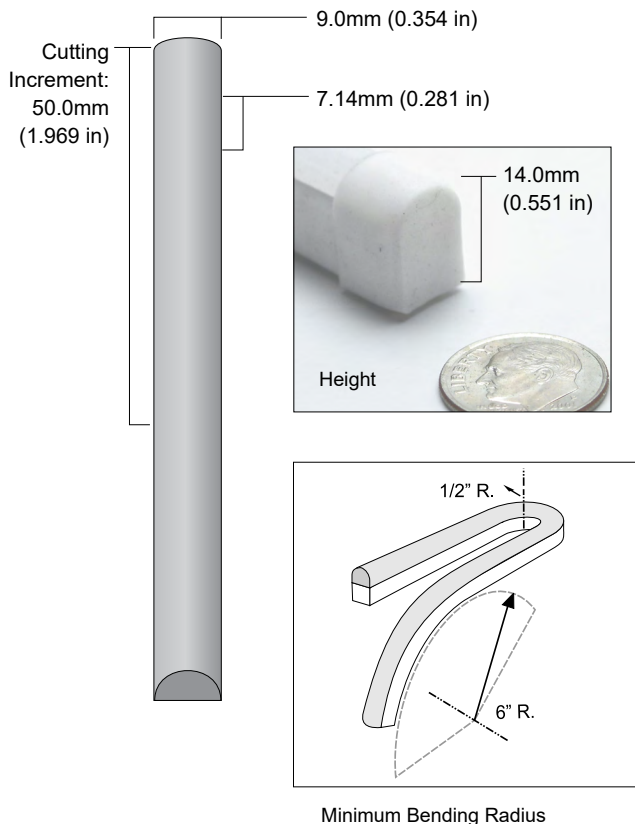

QolorFLEX NuNeon, Natural White N914-NW-10 is a sealed LED linear product that is flexible and safe for indoor or outdoor use. It is rugged, outdoor-rated, and dimmable. It can be cut to length and is available in a variety of colors plus RGB. It offers nearly the same visual impact as traditional blown glass neon without the problematic issue of installation and maintenance. QolorFLEX NuNeon operates on 24VDC and can be powered and controlled by a variety of QolorFLEX Dimmers and power supplies.

SPECIFICATIONS:

Physical		
Length	10m	(32.808 ft)
Height	14mm	(0.551 in)
Width	9mm	(0.354 in)
Cutting Increment	50mm	(1.969 in)
LED Spacing	7.14mm	(0.281 in)
Material	Silicone Extrusion	
Type	White Finish	
Connector Type	200mm long (7.874 in) flat cable on both ends, stripped 10mm and tinned	
Minimum Bending Radius	Flat plane: 1/2" Global axis: 6"	

Output	
Color(s)	Natural White
Color Temperature	4000 K
Beam Angle	120°
Lumens Per Meter	750 lm/m

Electrical	
Operating Voltage	24VDC
Current	3.0A
Power Consumption	7.2w/m (2.2 w/ft)
Power Consumption/10m	72w/10m
Density	140 LEDs/m
LED Type	2835

Product Information	
Use Environment	Indoor/ Outdoor
Dimmable	Fully Dimmable
Average Life	50,000 hours
Warranty	Two years
IP Rating	IP67
Compliance	ETL, CE, RoHS