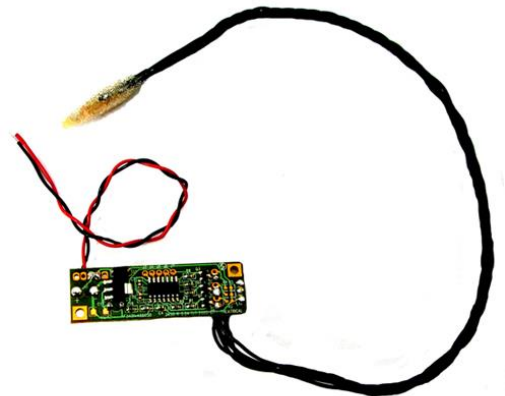

P/N 3451 Candle Kit