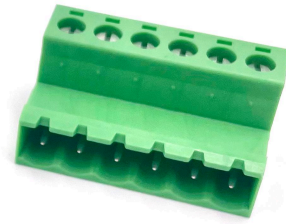

The 5811 dimmer was recently updated to now include five removable [New! Terminal Block Connectors, Seven Pin, Female](#) (P/N 6617) for LED output connections. The new 6617 seven-pin connectors include five channels and two V+ commons. This change will allow end users to spread the load of multiple LED tapes over the two positive outputs and achieve a maximum current load per channel of 4A.

## Terminal Block Connectors

Available Through City Theatrical:

Eight Pin, Male (6614)

**New!** Seven Pin, Female (6617)

Six Pin, Male (6612)

Six Pin, Female (6613)

Five Pin, Male (6610)

Five Pin, Female (6611)

Four Pin, Male (5673)

Four Pin, Female (5674)

Three Pin, Male (5671)

Three Pin, Female (5672)

Two Pin, Male (5657)

Two Pin, Female (5657)

The [QolorFLEX 25x3A Dimmer](#) is fully DMX and RDM compatible and offers standalone functions. The DMX connections include 5-Pin XLR, 3-Pin XLR, and etherCON RJ45 connectors, which are a ruggedized and lockable RJ45 connector system, optimized for pro audio, video and lighting network applications. The QolorFLEX 25x3A Dimmer also includes 99 curve selection options and 18 film and video modes. This dimmer requires an external power supply to suit the LED tape being used. It is designed for indoor use. This driver has a Maximum Device Input of 75A.