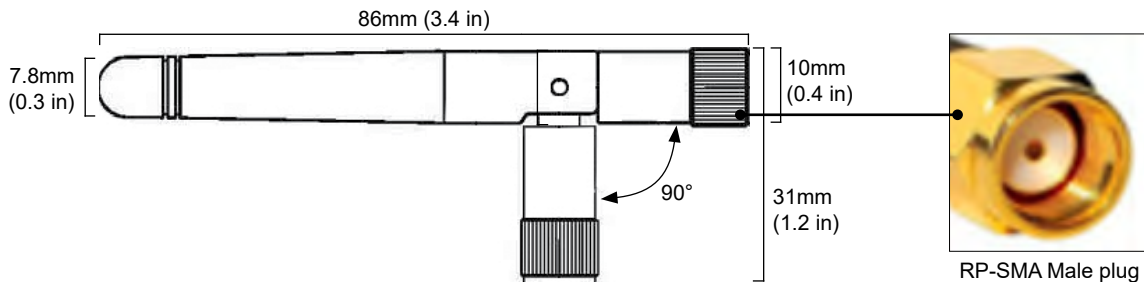

Actual size:

SPECIFICATIONS:

P/N	Frequency
5729	2.4GHz

Physical		
Length (fully extended)	86mm	(3.4 in)
Length (bent at 90°)	60mm	(2.3 in)
Width (bent at 90°)	31mm	(1.2 in)
Thickness (widest part)	10mm	(0.4 in)

Electrical	
Antenna Type	Dipole antenna
Frequency Range	2400~2480MHz
V.S.W.R.	< 2.0
Impedance	50 OHM
Type of Radiation	Omni-directional
Electrical Wave	¼
Frequency/Gain	2400~2480MHz: 2dBi
Polarization	Vertical
Identifying Connector	RP-SMA Male

Product Information	
Color	Black
Use Environment	Indoor
Operating Temperature Range	-40°C to + 70°C
IP Rating	IP50
Warranty	One year