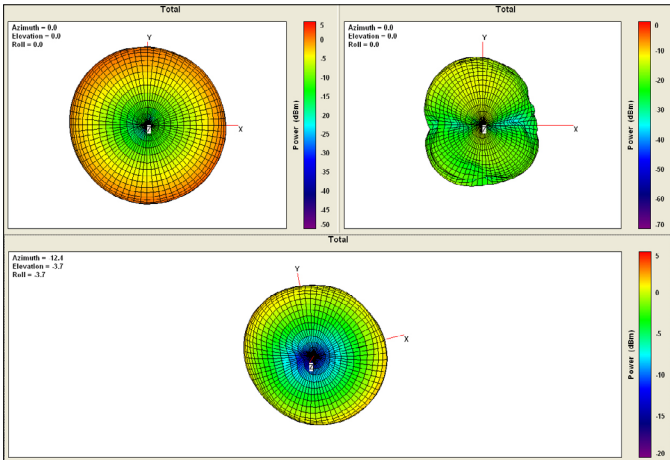

Standard antenna for Multiverse Show Baby (P/N 5900) and Multiverse Connect Module, 2.4GHz (P/N 5914).

The **2dBi Indoor Omni Antenna, 2.3"** (P/N 5729) is the standard antenna for City Theatrical's Multiverse® SHoW Baby® (P/N 5900) and Multiverse Connect Module, 2.4GHz (P/N 5914). Its connection is made using a RP-SMA male plug.

The 2dBi Indoor Omni Antenna, 2.3" allows the user to receive or broadcast on the 2.4GHz radio band (for worldwide use).

Radiation Patterns at 2.4GHz:

Actual size:

SPECIFICATIONS:

P/N	Frequency
5729	2.4GHz

Physical		
Length (fully extended)	86mm	(3.4 in)
Length (bent at 90°)	60mm	(2.3 in)
Width (bent at 90°)	31mm	(1.2 in)
Thickness (widest part)	10mm	(0.4 in)

Electrical	
Antenna Type	Dipole antenna
Frequency Range	2400~2480MHz
V.S.W.R.	< 2.0
Impedance	50 OHM
Type of Radiation	Omni-directional
Electrical Wave	¼
Frequency/Gain	2400~2480MHz: 2dBi
Polarization	Vertical
Identifying Connector	RP-SMA Male