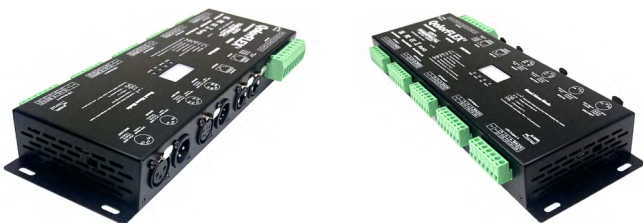

QolorFLEX® 25x3A Dimmer
P/N 5811

QolorFLEX®

QolorFLEX® 25x3A Dimmer (P/N 5811) is a low voltage, constant voltage, dimmer that is designed for large installations of LED tape. It is the five-channel version of City Theatrical's QolorFLEX 24x3A Dimmer (P/N 5810), for users who seek high capacity dimmers to use for installations of 5-in-1 LED tapes, rather than four- or fewer channel LED tapes.

The QolorFLEX 25x3A Dimmer features 25 channels of control and can accommodate five-channel LED tapes easily, to create efficiencies when it comes to installation time and wiring. This dimmer is fully DMX and RDM compatible and offers standalone functions. The QolorFLEX 25x3A Dimmer's maximum current load per channel is 3A with a Maximum Device Input of 75A. It requires an external power supply to suit the LED tape being used. For indoor use.

Accessories:

<p>6614</p> 	<p>Terminal Block Connector, Eight Pin, Male (One is included with 5811)</p> 
<p>6617</p> 	<p>New! Terminal Block Connector, Seven Pin, Female (five channels and two V+ commons) (Five are included with 5811)</p> 

SPECIFICATIONS:

Physical		
Length	26.0 cm	(10.24 in)
Width	12.0 cm	(4.72 in)
Height	4.0 cm	(1.57 in)
Weight	0.07 kg	(0.15 lbs.)
Construction	Steel	
User Interface	4 recessed buttons, plus alpha/ numeric display	