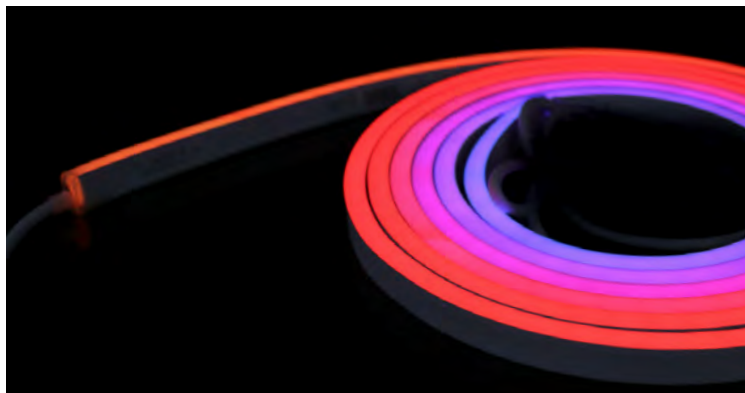

Eluxtra™

Eluxtra™ ProFlex PixelControl 4-in-1 LED Neon, RGBW

PLN-PF-RGBXXK-5m, PLN-PF-RGBXXK-10m

PRODUCT DESCRIPTION

Eluxtra™ ProFlex PixelControl 4-in-1 LED Neon is a rugged and versatile option for professionals in need of addressable pixel lighting. The strip light is encased in a flexible silicone housing, and at IP68, this product is ideal for indoor and outdoor use. Injection molded ends ensure your lighting will remain free from dust and water.

This product combines the ability to produce millions of colors from RGB+3000K color mixing with the ability to create smooth gradients and dynamic effects utilizing our PixelControl technology. It operates on 24 VDC and can run up to 10-meters when powered from one end. Control is simple and straightforward using any of our pixel controllers. Custom lengths and wire exits available by request.