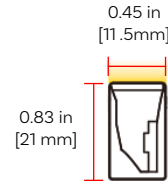

MECHANICAL SPECIFICATIONS

CONNECTORS & ACCESSORIES

Product	Description
Eluxtra™ ProFlex LED Neon, End Cap LN-PF-ST-EC	This IP68 end cap is used to seal Eluxtra™ ProFlex LED Neon. It gives your lighting a finished look and protects them from dust and rain. It is durable and easy to install.
Eluxtra™ ProFlex LED Neon, 3-Wire Connector 01 LN-PF-3-STS-01-2m	This is a 3-wire, IP68 connector designed for use with Eluxtra™ ProFlex LED strip lights. It features a 2-meter lead, providing flexibility for various setups. Look for the “01” marking on your strip light to ensure you are connecting in the proper direction.
Eluxtra™ ProFlex LED Neon, 3-Wire Connector 02 LN-PF-3-STS-02-2m	This is a 3-wire, IP68 connector designed for use with Eluxtra™ ProFlex LED strip lights. It features a 2-meter lead, providing flexibility for various setups. Look for the “02” marking on your strip light to ensure you are connecting in the proper direction.

Eluxtra™ products are exclusively available for purchase through Environmental Lights and City Theatrical.