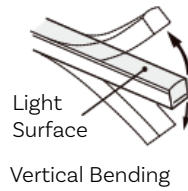

City Theatrical
US: 800-230-9497 / sales@citytheatrical.com
UK: +44 (0)20 8949 5051 / salesuk@citytheatrical.com

MECHANICAL SPECIFICATIONS

CONNECTORS & ACCESSORIES

Product	Description
<p>Eluxtra™ ProFlex LED Neon, End Cap LN-PF-ST-EC</p> 	<p>This IP68 end cap is used to seal Eluxtra™ ProFlex LED Neon. It gives your lighting a finished look and protects them from dust and rain. It is durable and easy to install.</p>
<p>Eluxtra™ ProFlex LED Neon, 3-Wire Connector 01 LN-PF-3-STS-01-2m</p> 	<p>This is a 3-wire, IP68 connector designed for use with Eluxtra™ ProFlex LED strip lights. It features a 2-meter lead, providing flexibility for various setups. Look for the “01” marking on your strip light to ensure you are connecting in the proper direction.</p>
<p>Eluxtra™ ProFlex LED Neon, 3-Wire Connector 02 LN-PF-3-STS-02-2m</p> 	<p>This is a 3-wire, IP68 connector designed for use with Eluxtra™ ProFlex LED strip lights. It features a 2-meter lead, providing flexibility for various setups. Look for the “02” marking on your strip light to ensure you are connecting in the proper direction.</p>