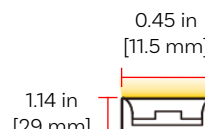

Ideal Application: Ideal for indoor and outdoor applications and is an ideal product for retail, hospitality, scenic and architectural installations.

TECHNICAL SPECIFICATIONS

Product Number	RGB-5050PF-60-15.5-5m	RGB-5050PF-60-15.5-10m
Ambient Temperature	-40°C to 55°C	-40°C to 55°C
Average Lifetime	50,000 hours	50,000 hours
Beam Angle	90°	90°
Brightness	105/280/55 lm/meter	105/280/55 lm/meter
Color Detail	Red, Green, Blue	Red, Green, Blue
Density	60 LEDs/m	60 LEDs/m
Height	1.14 in [29 mm]	1.14 in [29 mm]
Input Current	2500 mA	5000 mA
Input Voltage	24 DC	24 DC
IP Rating	IP67	IP67
Linkable Up To	10 meters	10 meters
Lead Detail	Bare Wire / 2m (both)	Bare Wire / 2m (both)
LED Node Size	5050	5050
Length	16.4 ft [5 m]	32.81 ft [10 m]
Min. Cutting Increment	3.94 in [100 mm]	3.94 in [100 mm]
Power (Watts/ft)	3.7 Watts/ft	3.7 Watts/ft
Power (Watts/m)	12 Watts/m	12 Watts/m
Regulatory	UL, RoHS, UKCA, CE	UL, RoHS, UKCA, CE
Warranty	5 years limited	5 years limited
Width	0.45 in [11.5 mm]	0.45 in [11.5 mm]

REGULATORY

- UL Listed, RoHS, UKCA & CE Compliant
- Warranty: 5 Year Limited

MECHANICAL SPECIFICATIONS

Vertical Bending

Min Bending Diameter
1.97 in [50 mm]

Eluxtra™ products are exclusively available for purchase through Environmental Lights and City Theatrical.