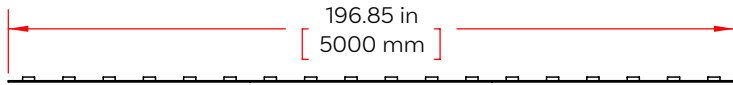

MECHANICAL SPECIFICATIONS