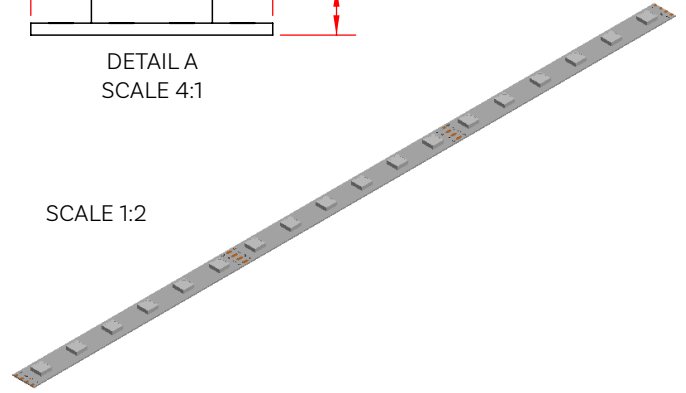

TECHNICAL SPECIFICATIONS

Product Number	RGB27K-5050-60-24V-5m	RGB65K-5050-60-24V-5m	RGBA-5050-60-24V-5m	RGBI-5050-60-24V-5m
Ambient Temperature	-20°C to 40°C	-20°C to 40°C	-20°C to 40°C	-20°C to 40°C
Average Lifetime	50,000 hours	50,000 hours	50,000 hours	50,000 hours
Beam Angle	120°	120°	120°	120°
Brightness	110/305/75/285 lm/meter	110/315/75/335 lm/meter	115/340/65/110 lm/meter	110/340/70/50 lm/meter
Color Detail	Red, Green, Blue, 2700K White	Red, Green, Blue, 6500K White	Red, Green, Blue, Amber	Red, Green, Blue, Indigo
Density	60 LEDs/m	60 LEDs/m	60 LEDs/m	60 LEDs/m
Height	0.08 in (2 mm)	0.08 in (2 mm)	0.08 in (2 mm)	0.08 in (2 mm)
Input Current	3000 mA	3000 mA	3000 mA	3000 mA
Input Voltage	24 DC	24 DC	24 DC	24 DC
IP Rating	IP20	IP20	IP20	IP20
Lead Detail	Bare Wire / 200 mm (both)	Bare Wire / 200 mm (both)	Bare Wire / 200 mm (both)	Bare Wire / 200 mm (both)
LED Node Size	5050	5050	5050	5050
Length	16.4 ft (5 m)	16.4 ft (5 m)	16.4 ft (5 m)	16.4 ft (5 m)
Min. Cutting Increment	3.94 in (100 mm)	3.94 in (100 mm)	3.94 in (100 mm)	3.94 in (100 mm)
Power (Watts/ft)	4.4 Watts/ft	4.4 Watts/ft	4.4 Watts/ft	4.4 Watts/ft
Power (Watts/m)	14.4 Watts/m	14.4 Watts/m	14.4 Watts/m	14.4 Watts/m
Regulatory	UL, RoHS	UL, RoHS	UL, RoHS	UL, RoHS
Warranty	5 years limited	5 years limited	5 years limited	5 years limited
Width	0.47 in (12 mm)	0.47 in (12 mm)	0.47 in (12 mm)	0.47 in (12 mm)

Eluxtra™ products are exclusively available for purchase through Environmental Lights and City Theatrical.

MECHANICAL SPECIFICATIONS

CUTTING INCREMENT

DETAIL A
SCALE 4:1

SCALE 1:2

Eluxtra™ products are exclusively available for purchase through Environmental Lights and City Theatrical.