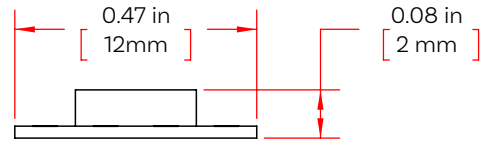

CUTTING INCREMENT

DETAIL A
SCALE 4:1

SCALE 1:2