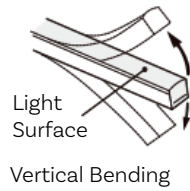

MECHANICAL SPECIFICATIONS

CONNECTORS & ACCESSORIES

Product	Description
Eluxtra™ ProFlex LED Strip Light, End Cap PF-SP-EC	This IP67 end cap is used to seal Eluxtra™ ProFlex LED strip light, protecting it from the elements such as dust and rain. It is durable and easy to install.
Eluxtra™ ProFlex LED Strip Light, 3-Wire Connector 01 PF-3-SPS-01-2m	This is a 3-wire, IP67 connector designed for use with Eluxtra™ ProFlex LED strip lights. It features a 2-meter lead, providing flexibility for various setups. Look for the “01” marking on your strip light to ensure you are connecting in the proper direction.
Eluxtra™ ProFlex LED Strip Light, 3-Wire Connector 02 PF-3-SPS-02-2m	This is a 3-wire, IP67 connector designed for use with Eluxtra™ ProFlex LED strip lights. It features a 2-meter lead, providing flexibility for various setups. Look for the “02” marking on your strip light to ensure you are connecting in the proper direction.
Eluxtra™ ProFlex LED Strip Light, 3-Wire Jumper PF-3-SPS-JUMP-300mm	This is a 3-wire, IP67 jumper designed to connect two sections of Eluxtra™ ProFlex LED strip lights that have been cut to custom lengths. Look for the “01” and “02” markings on your strip light to ensure you are connecting in the proper direction.

Eluxtra™ products are exclusively available for purchase through Environmental Lights and City Theatrical.