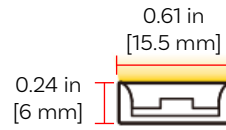

MECHANICAL SPECIFICATIONS

CONNECTORS & ACCESSORIES

Product	Description
Eluxtra™ ProFlex LED Strip Light, End Cap PF-SP-EC	This IP67 end cap is used to seal Eluxtra™ ProFlex LED strip light, protecting it from the elements such as dust and rain. It is durable and easy to install.
Eluxtra™ ProFlex LED Strip Light, 3-Wire Connector 01 PF-3-SPS-01-2m	This is a 3-wire, IP67 connector designed for use with Eluxtra™ ProFlex LED strip lights. It features a 2-meter lead, providing flexibility for various setups. Look for the “01” marking on your strip light to ensure you are connecting in the proper direction.
Eluxtra™ ProFlex LED Strip Light, 3-Wire Connector 02 PF-3-SPS-02-2m	This is a 3-wire, IP67 connector designed for use with Eluxtra™ ProFlex LED strip lights. It features a 2-meter lead, providing flexibility for various setups. Look for the “02” marking on your strip light to ensure you are connecting in the proper direction.
Eluxtra™ ProFlex LED Strip Light, 3-Wire Jumper PF-3-SPS-JUMP-300mm	This is a 3-wire, IP67 jumper designed to connect two sections of Eluxtra™ ProFlex LED strip lights that have been cut to custom lengths. Look for the “01” and “02” markings on your strip light to ensure you are connecting in the proper direction.

Eluxtra™ products are exclusively available for purchase through Environmental Lights and City Theatrical.