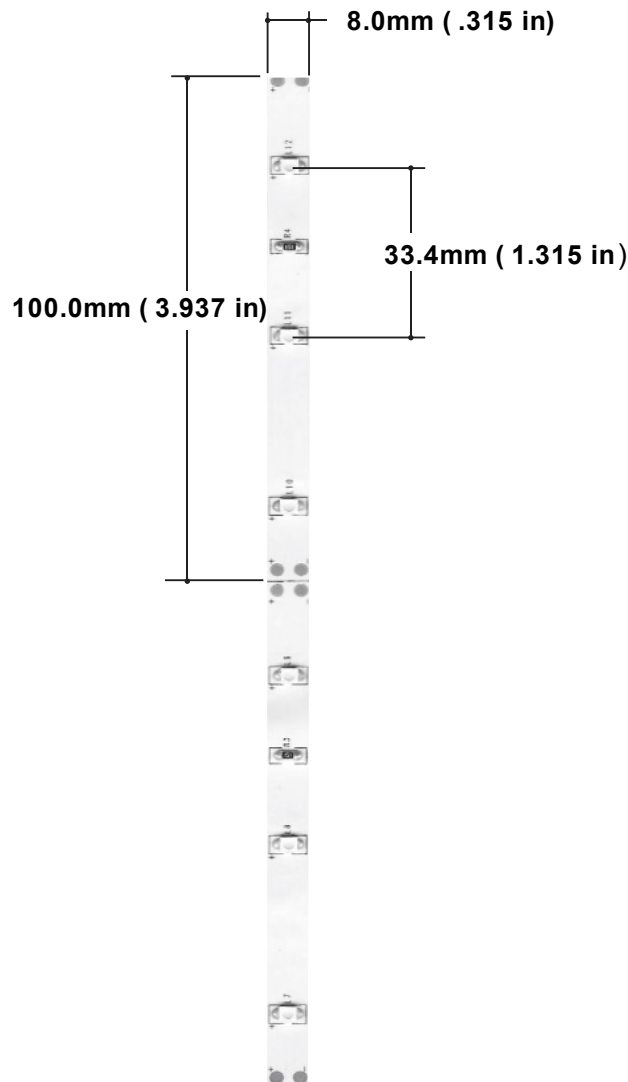

CITY THEATRICAL

NEW YORK • LONDON

475 Barell Ave., Carlstadt, NJ 07072

Voice: 800-230-9497, 201-549-1160

Fax: 201-549-1161

QolorFLEX 3528-12-NW-30-5-20-1 is an economically priced interior grade LED tape with a medium/low output (165 lumens/meter) brightness. Intended for applications where high light output is not required, the natural white color (4100°K) is ideal for use where good color rendition is needed. It is available in full 5 meter spools, sample strips and is included in our QolorFLEX Demo Kit.

QolorFLEX LED Tape

P/N 3528-12-NW-30-5-20-1

SPECIFICATIONS

Color(s)	Natural White
Color Temp	4100° K
Wavelength	N/A
Beam Angle	120°
Brightness (lumens/m)	165
Power Consumption (watts/5m)	12
Power Consumption (watts/ft)	.73
Operating Voltage	12VDC
Current (mA/5m)	1000
Quantity of LEDs Per 5m (16.4 ft)	150
CRI	70
LED Spacing	33.4mm
Cutting Increment	100.0mm
Length	5m (16.4 ft)
Width	8mm
Average Life	25,000 hrs
Compliance	ET
Warranty	Two Years
IP Rating	IP20
LED Chip Size	3528
Backing Color	White
Use Environment	Indoor