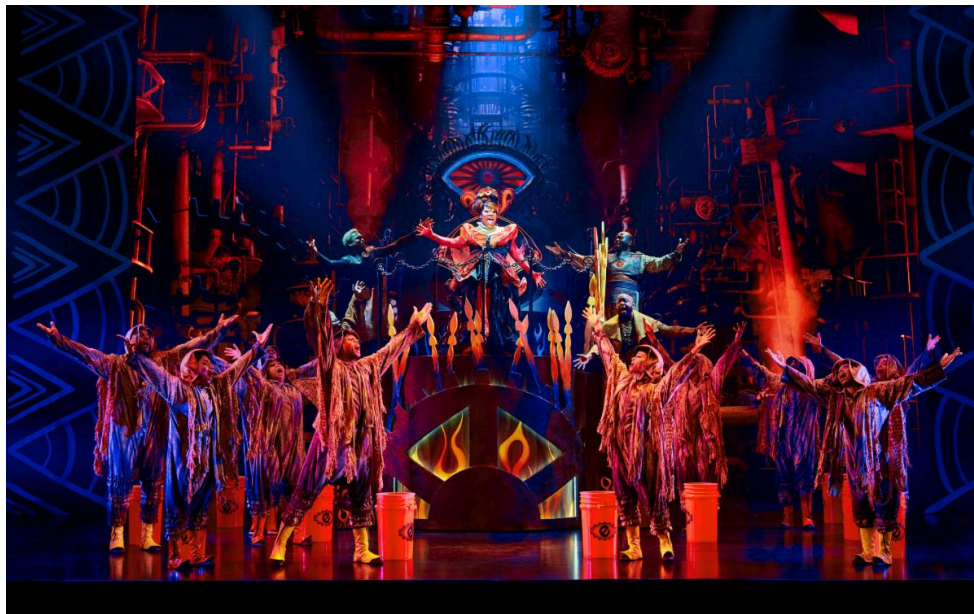

[View as Webpage](#)

PLAYBILL®

[Playbill:](#) This new *The Wiz* revival features additional material by 2023 Tony Award nominee Amber Ruffin.

[Broadway World:](#) Run, don't ease, on down the road to this spectacular revival of the classic musical, *The Wiz*.

Melody A. Betts as Evillene in *The Wiz* (Jeremy Daniel)

[Wednesday Matinee...](#) See [The Wiz](#) at the Marquis Theatre in New York City. Products by City Theatrical include [Multiverse® Transmitter](#) and [Multiverse Nodes](#) for wireless DMX/RDM, [DMXcat® Multi Function Test Tool](#), [QolorFLEX® 5x2.5A Multiverse Dimmers](#), [QolorFLEX 5x8A Dimmers](#), [QolorFLEX 24x3A Dimmers](#), [Environmental Lights LED R/G/B/W 12V & 24V Strips](#), [Safer Sidearms™](#), [Standard Top Hats](#) and [Short Top Hats](#), [Drop-In Irises](#), [Sandwich Holders](#), [GLP X4 Concentric Rings](#), and [Blacktak™ Light Mask Foil](#). Software used includes [Moving Light Assistant™](#).